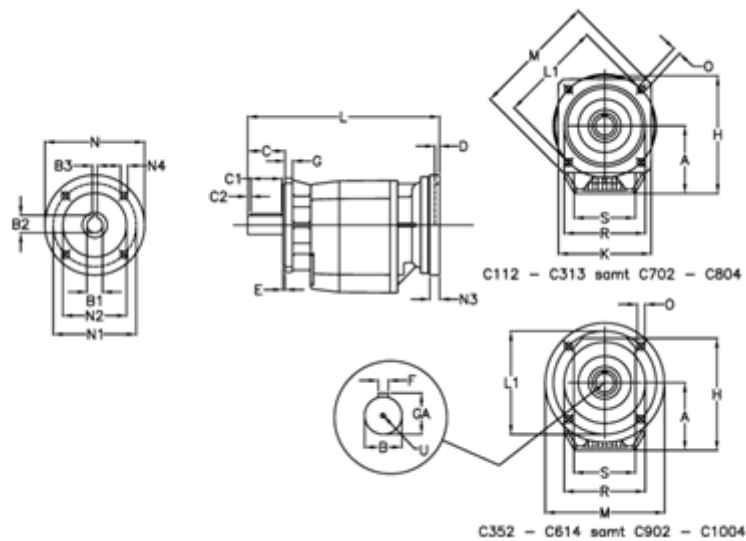

Article number: 40600716282430

Description: Helical gearbox
C703F-162,8-P80B5

Measures

A = 208.0	D = 4.0	L1 = 300	R = 262
B = 60	E = 5	M = 350	S = 250
B1 = 19	F = 18	N = 200	U = M20x42
B2 = 21.8	G = 17	N1 = 165	
B3 = 6	GA = 64.0	N2 = 130	
C = 120	H = 358.0	N3 = 0	
C1 = 90	K = 300	N4 = M10x12	
C2 = 15	L = 473.0	O = 18.0	